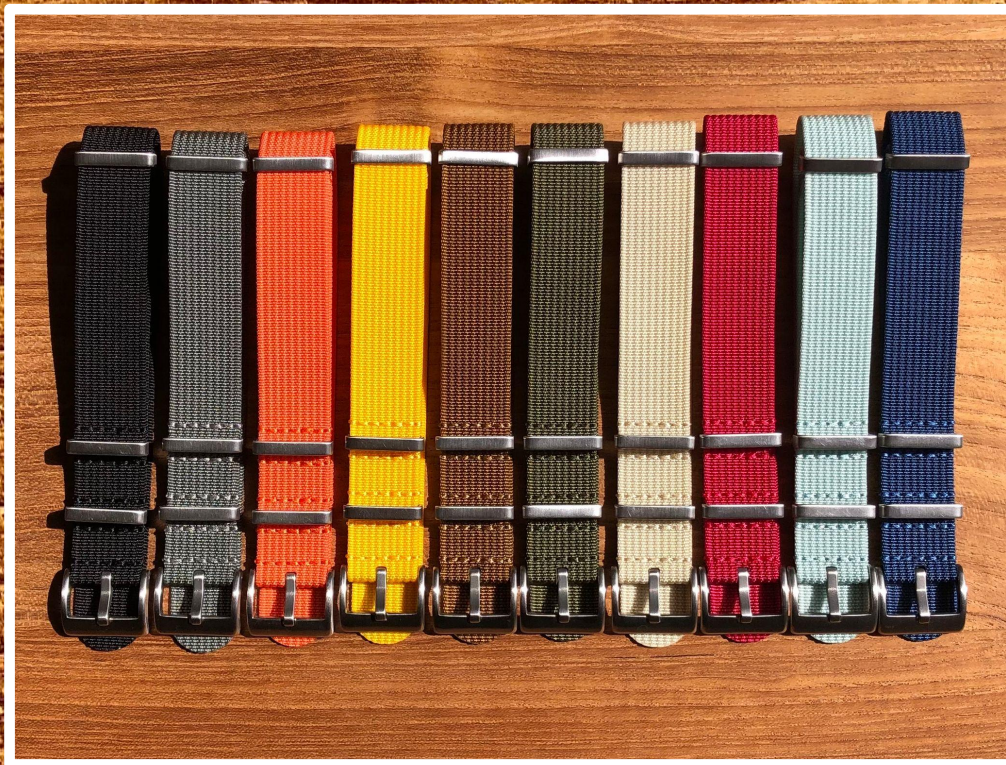

WSS 705 ●

18/20/22/24

WSS 715 ●

20/22/24

NYLON