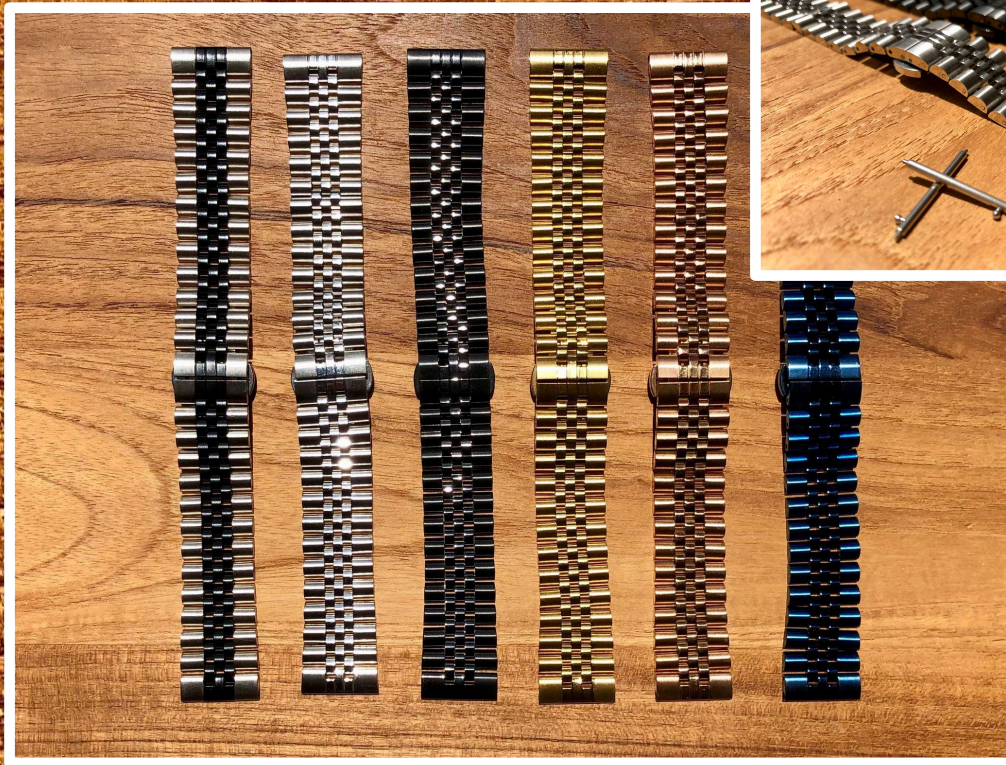

SILICONE

AM 0023

18

For F91W/F84/105/108/A158/168/AE1200/1300

AM 0036

20/22/24

SILICONE

WSS 501