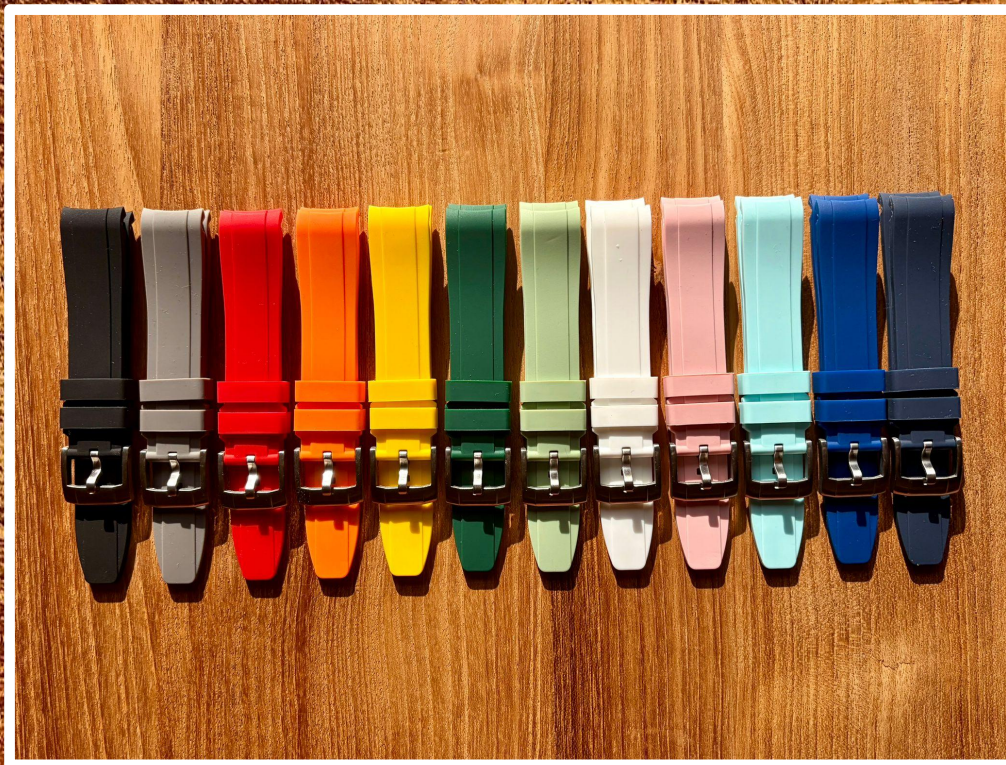

WSS 700 ●

18/20/22/24

WSS 701 ●

18/19/20/21/22

FKM